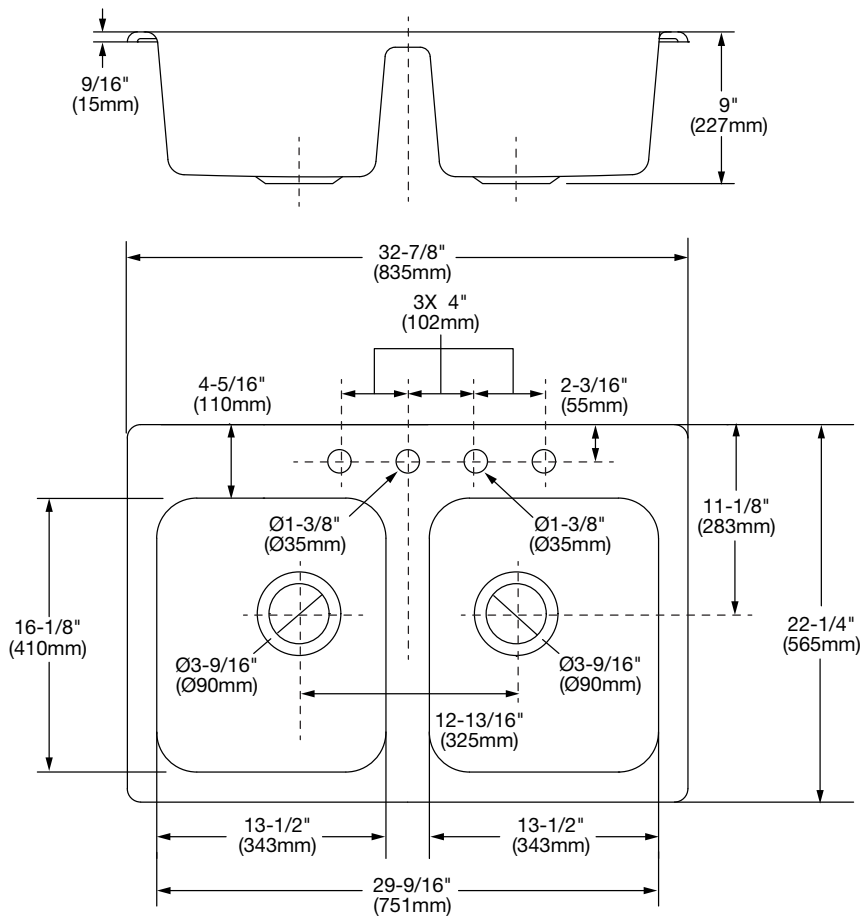

77DB33224.308

- Cast Iron Double Bowl Sink
- 4 hole
- 9" deep bowls
- Top Mount Installation
- 36" (914mm) cabinet required
- Limited Lifetime Warranty

Nominal Dimensions:

33" x 22-1/4" x 9"
(835 x 565 x 227mm)

Each Bowl Size:

13-1/2" (343mm) wide
16-1/8" (410mm) front to back
9" (227mm) deep

**Compliance Certifications - Meets or
Exceeds the Following Specifications:**

• **SINK:**

ASME A112.19.1 / CSA B45.2

SEE REVERSE FOR ROUGHING-IN
DIMENSIONS AND PRODUCT SPECIFICATIONS

To Be Specified:

- Color: Brilliant White .308

Optional Accessories:

Stainless Steel Bottom Grids (2) 8416000.075
Stainless Steel Waste Fitting 9028000.075

NOTES:

* DIMENSIONS SHOWN FOR LOCATION OF SUPPLIES AND "P" TRAP ARE SUGGESTED.
FITTINGS NOT INCLUDED WITH FIXTURE AND MUST BE ORDERED SEPARATELY.
SEALING COMPOUND SUPPLIED BY OTHERS.

IMPORTANT: Dimensions of fixtures are nominal and may vary within the range of tolerances established by ASME A112.19.1 / CSA B45.2.
These measurements are subject to change or cancellation. No responsibility is assumed for use of superseded or voided pages.